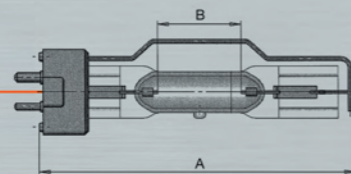

HIGHEST QUALITY STANDARDS

Cosmedico high pressure lamps provide tanning results that impress with their natural appearance and ensure a high quality tan with permanent pigmentation. They are optimized for professional use. All lamps within the range provide optimum operating conditions and maintain their level of performance

over the entire useful life of up to 800 hours, even at high operating temperatures. Cosmedico high pressure - the perfect lamp for every tanning studio.

HIGH PRESSURE	Wattage (W)¹	Overall length² (mm)	Base	Bulb Ø (mm)	Electrode distance³ (mm)	Crystal⁴	Pack. unit (pc)	Useful life (hrs)	Ordering code
COSMEDICO N 250 GY 9.5	200-250	68	SE-GY 9.5	15	18	OF	25	800	24080
COSMEDICO N 300-500 GY 9.5	300-500	105	SE-GY 9.5	13,5	32	OF	25	800	24073
COSMEDICO N 500 GY 9.5	400-600	106	SE-GY 9.5	16,3	31	OF	25	800	24061
COSMEDICO M E 1000 SBSN GY 9.5	600-800	106	SE-GY 9.5	25	29	FDA	25	800	24022
COSMEDICO N 800 GY 9.5	800-1000	115	SE-GY 9.5	18,5	35	OF	25	800	24172
COSMEDICO N 1000 GYX 9.5	1000	129	SE-GY 9.5 long	24,5	28	OF	25	800	24171
COSMEDICO N 1200-1500 GY 9.5	1000-1200	132	SE-GY 9.5	24,5	50	OF	25	800	24177
COSMEDICO N 400-600 G12	400-600	106	SE-G12	17	29	OF	10	800	20086
COSMEDICO N 400 R7S	300-500	106	DE-R7s	13,5	31,5	OF	25	800	24070
COSMEDICO N 500 R7S	400-600	106	DE-R7s	16,3	31	OF	25	800	24075
COSMEDICO N 800 R7S	800	114	DE-R7s	18,5	35	OF	25	800	24179
COSMEDICO N 400 L	300-500	114	DE-7mm with wire	13,5	31,5	OF	25	800	24072
COSMEDICO N 1000 L	1000	138	DE-10mm with wire	24,5	50	OF	25	800	24170
COSMEDICO N 2000 L	1800-2000	171	DE-10mm with wire	28	75	OF	25	800	24270

¹ Depending on operating conditions   ² See sketch A (metered without pins)   ³ See sketch B   ⁴ OF = Ozone free / FDA = approved for the USA

SE = Single Ended
DE = Double Ended

² Overall length = A
³ Electrode distance = B

RELIABILITY COUNTS